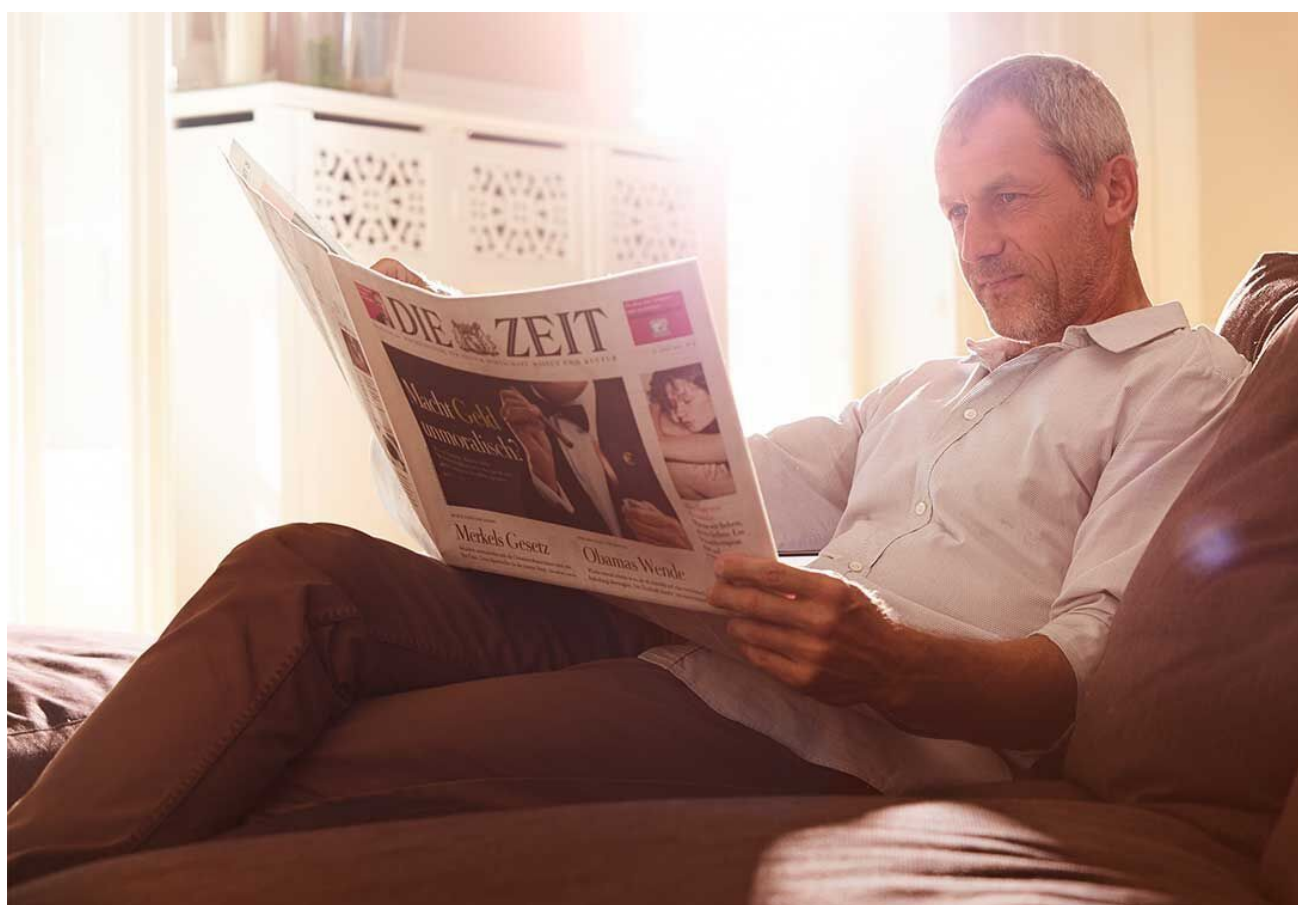

WOLFGANG SHATRIYA

height 187 cm · bust 104 cm · waist 104 cm · hips 100 cm · suit 50
shoes size 44 · hair greying · eyes blue-green